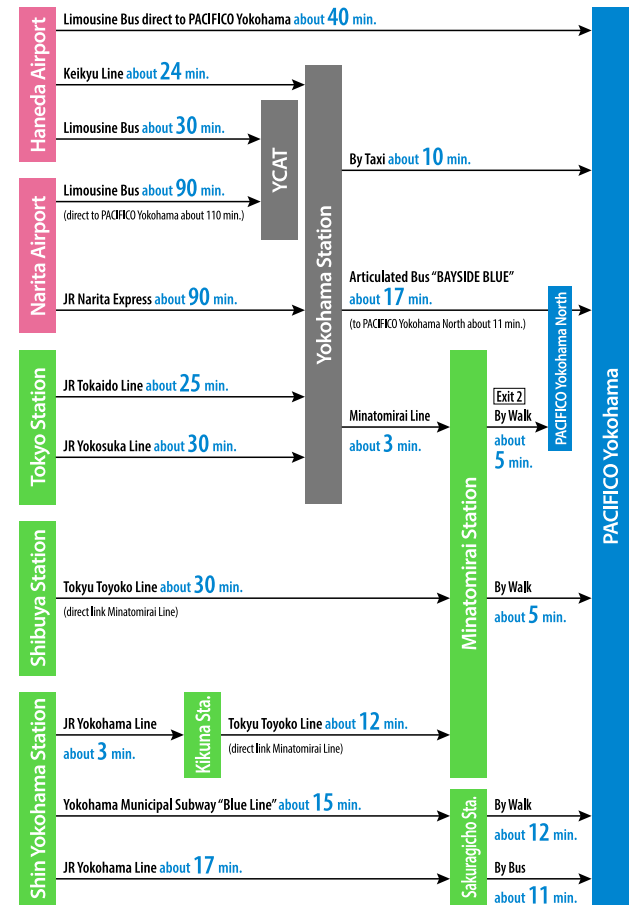

# PACIFICO YOKOHAMA

## ACCESS GUIDE

About 40 minutes by direct limousine bus from Haneda Airport

Nearest stations: Minatomirai Line Minatomirai Station / JR Sakuragicho Station

1-1-1 Minato Mirai, Nishi-ku, Yokohama 220-0012, Japan Tel: +81-45-221-2155 (General Information)

### Parking Lot Information

- P1 Minatomirai Public Parking Lot
- P2 Rinko Park Parking Lot
- P3 Bus / Large Vehicle Parking Lot
- P4 North Parking Lot